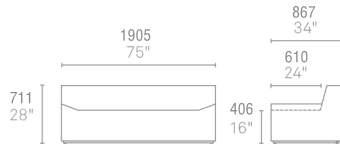

COUCHOID STUDIO SOFA

No fooling around here. Beautifully simple shapes upholstered in cow-friendly, flesh-free leather alternative with chrome plated base. Made with a hardwood frame, and high density foam, Available in dark brown, white, and robin's egg blue with contrast stitching.